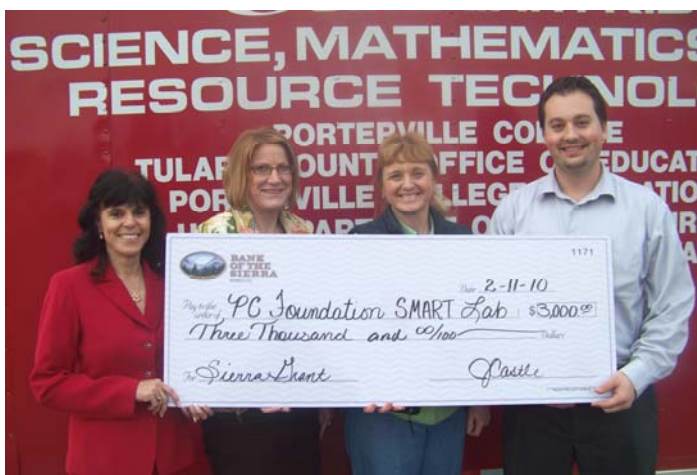

DONATION GOES TO S.M.A.R.T. LAB

The Bank of the Sierra has made a grant donation of \$3000 to the Porterville College Foundation for use by the S.M.A.R.T. Lab. **Janice Castle**, Bank of the Sierra Senior Vice President/Area Manager, said, *"It is an honor to be able to give back to our community which has supported Bank of the Sierra over the past 32 years. The mobile lab is a wonderful opportunity for our youth to learn and share experiences, and we take pride in awarding grants to such worthy projects."*

The project teaches elementary school teachers how to make science, math, art, language arts and writing a realistic part of their curriculum. The big mobile trailer is taken to the schools where students conduct experiments on equipment that may not be available at their school. Some of it includes compound and dissecting microscopes, an ultrasound machine, a skeleton and torso, a Van De Graph machine, circuit boards, a mobile planetarium, and much more.

Denise Goodman has been the SMART Lab director for the last 9 years. The lab travels throughout Tulare County, teaching close to 12,000 students per year. It covers 3 modules; Life, Earth & Physical Science, teaching students from kindergarten through eighth grade.

Receiving 'photo op' oversized check on behalf of Porterville College Foundation. LEFT: Rosa Carlson, PC President and Interim Foundation Executive Director; Paula Job, Foundation President; Denise Goodman, SMART Lab Director; Dustin Della, Vice President, Bank of the Sierra.